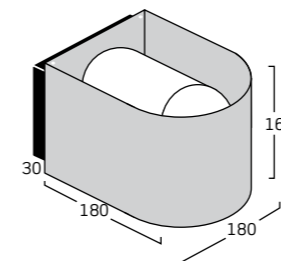

$\eta_{\text{Lb}} = 61\%$