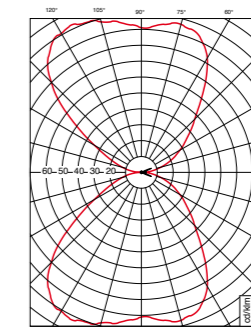

$\eta_{\text{Lb}} = 61\%$