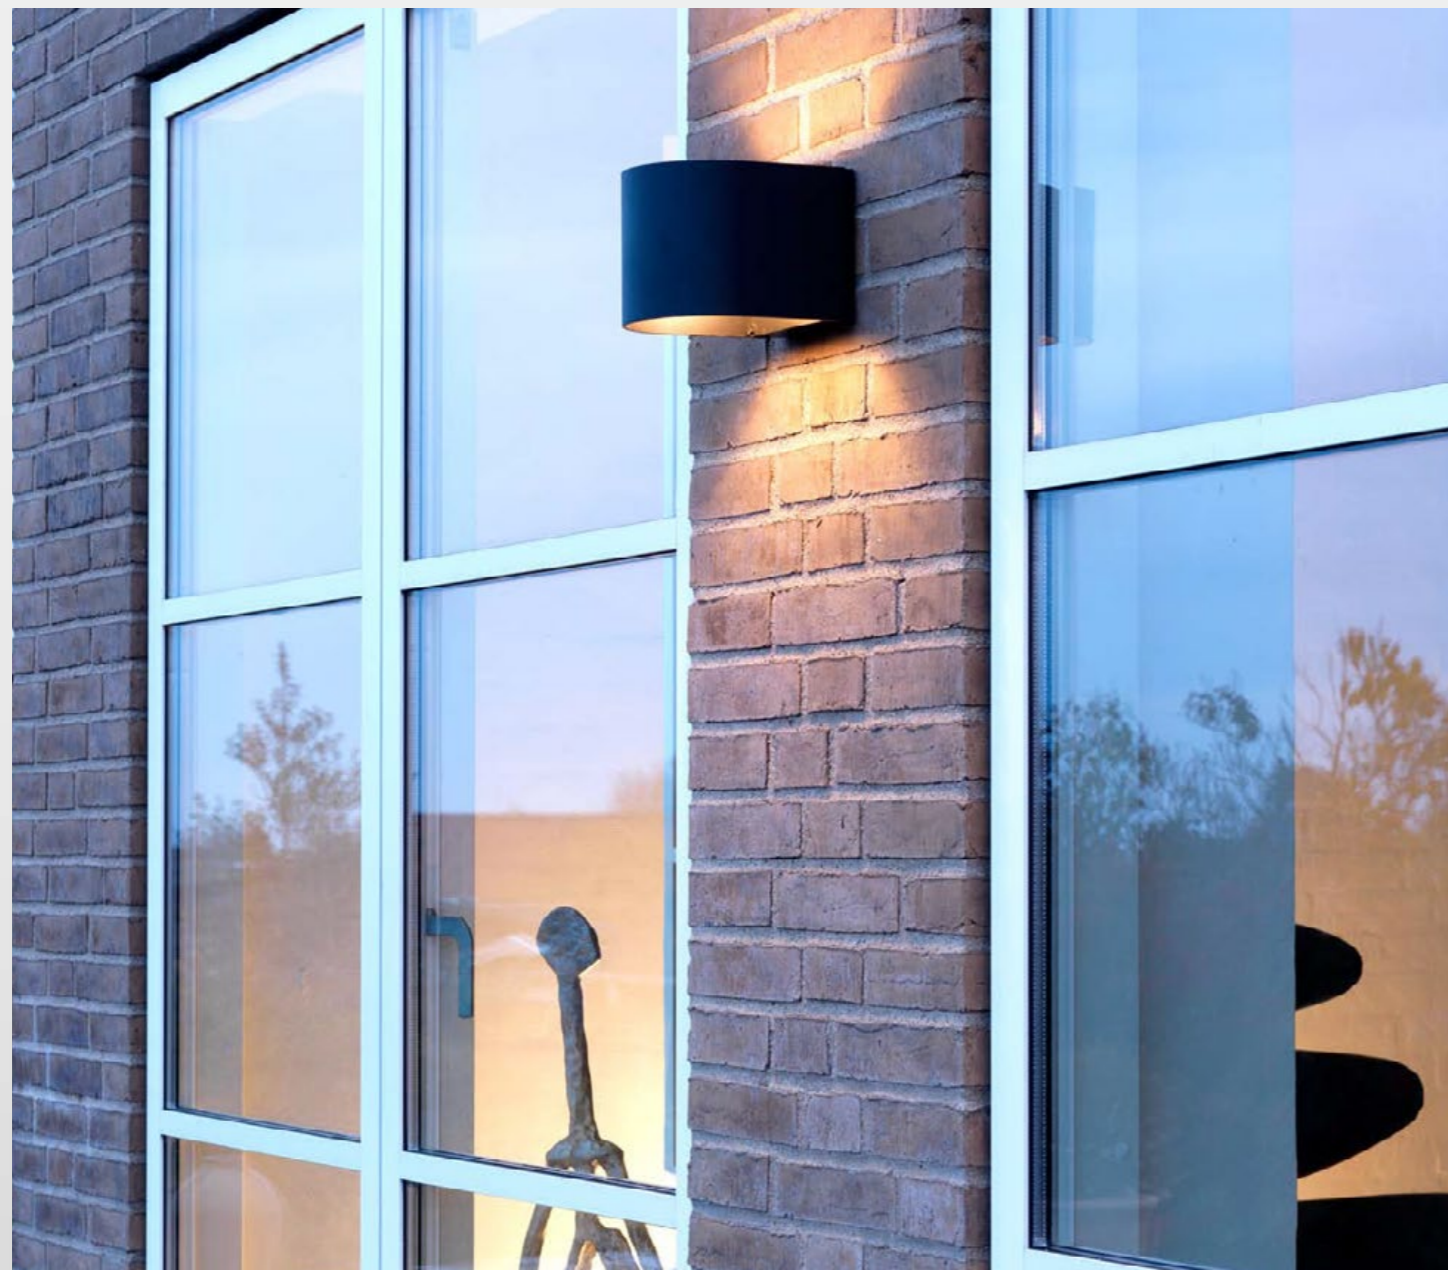

Light U

Light U

Technical characteristics

- Light U:** Exterior up- /downlight luminaire for wall installation.
- Design:** Embacco design – Lise Norgaard
- Material:** 4 mm aluminium shade.
For exterior as well as interior use.
- Surface:** Glass blown anodization or powder coated surface.
- Rear Box:** ABS/PC in black colour.
Glass cover in frosted glass.
- Mounting:** On wall or wall box.
- Connection:** Double cable entry for 2 x 1,5 mm² cable; 3 pole, 4 mm² terminal block.
- Classification:** IP 44 kl. I
- Light source:** LED or E27, max 75 W.
No halogen.
- Weight:** 1,4 kg
- Fitting:** Name plates in two sizes

Product variants

Light U wall	alu nature	1 x E 27	78027
Light U wall	bronze elox.	1 x E 27	78127
Light U wall	black	1 x E 27	78227
Light U wall	white shiny*	1 x E 27	78327
Light U sign plate	80 x 180 mm	alu nature	77080
Light U sign plate	160 x 180 mm	alu nature	77090
Light U sign plate	80 x 180 mm	bronze	77180
Light U sign plate	160 x 180 mm	bronze	77190
Light U sign plate	80 x 180 mm	black	77280
Light U sign plate	160 x 180 mm	black	77290
Light U sign plate	80 x 180 mm	white shiny*	77380
Light U sign plate	160 x 180 mm	white shiny*	77390