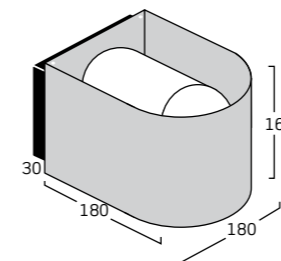

CEC-CERES
CEC-CERES $\eta_{L8} = 61\%$