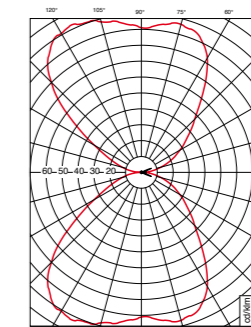

CEC-CERES
CEC-CERES $\eta_{L8} = 61\%$